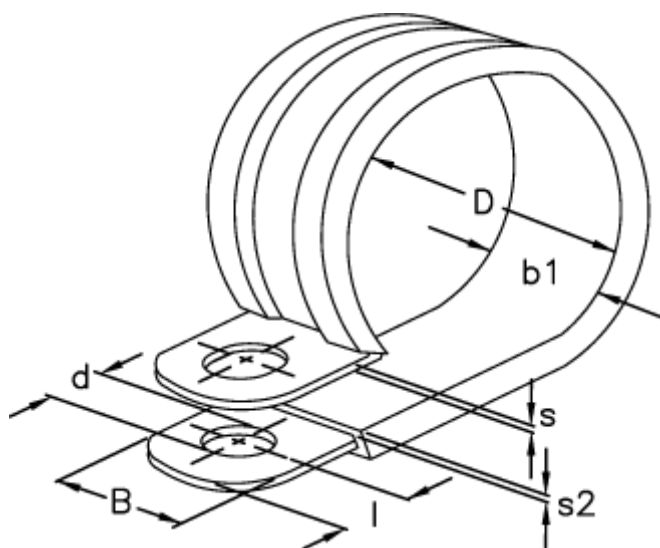

Article number: 029457112024

Description: Norma pipe retaining clip
RLGU 1. 24/12 W1

Measures

b1	= 15.0
d	= 6.4
Diameter D	= 24
l	= 6
s	= 0.8
s2	= 1.2
Width B	= 12